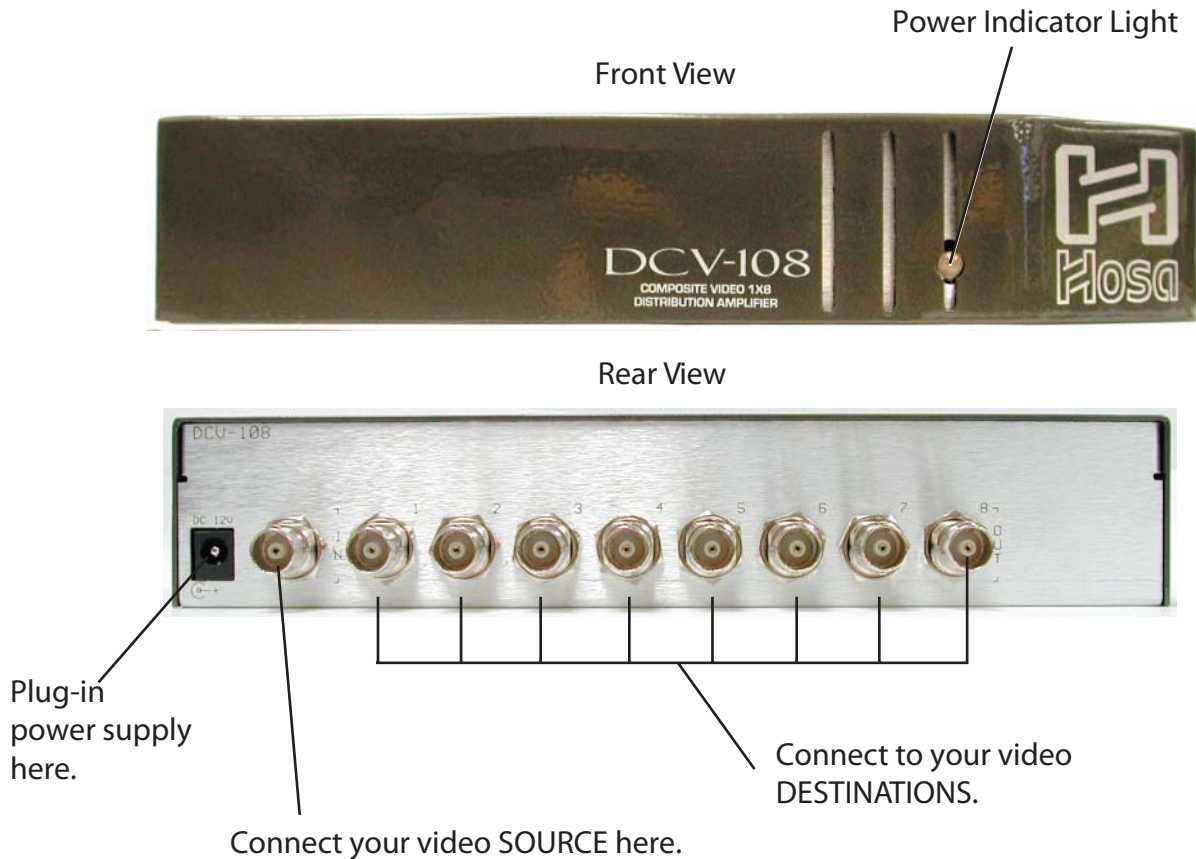

# Hosa DCV-108 Applications Guide

The Hosa DCV-108 Composite Video 1x8 Distribution Amplifier is a simple, yet high quality video “repeater” which allows one composite video signal to be sent to as many as eight composite video destinations without degradation of the video signal typically seen when using passive splitters.

All connections on the rear panel are BNC connections. If your source or destination gear have different composite video connectors (like “F” coax connectors or RCA connectors), then you will need cables with BNC connectors at one end, and the other appropriate connector at the other end. Adapters may also be used, to allow composite cables with different connectors to be used.